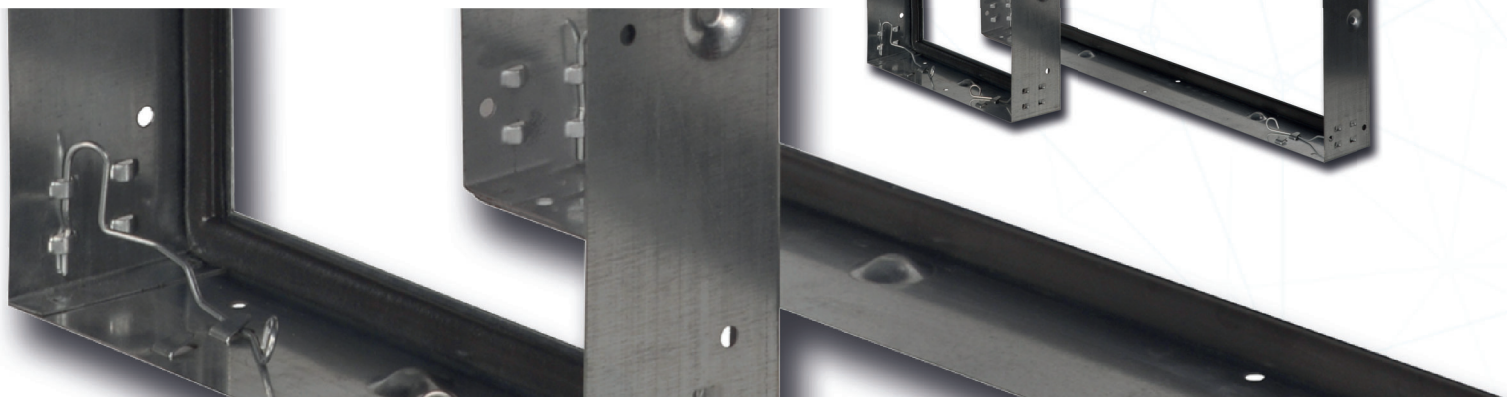

FILTER FRAME HOLDING

Applications:

Installation frames for air filters

Highlights:

- Filter replacement is fast and straight forward
- Capable of working with diverse selection of airfilters
- Compact design with stability
- Safe-holding with clips
- Robust construction

FILTER FRAME HOLDING

Frame Model	Frame Dimensions WxHxD (mm)	Filter Dimensions WxH (mm)	Available Filter Depths D (mm)
UFH-G-305-305-75	305x305x75	287x287	25, 48
UFH-G-305-610-75	305x610x75	287x592	25, 48
UFH-G-508-610-75	508x610x75	490x592	25, 48
UFH-G-610-610-75	610x610x75	592x592	25, 48
UFH-G-305-305-100	305x305x100	287x287	25, 48, 75, 25+48
UFH-G-305-610-100	305x610x100	287x592	25, 48, 75, 25+48
UFH-G-508-610-100	508x610x100	490x592	25, 48, 75, 25+48
UFH-G-610-610-100	610x610x100	592x592	25, 48, 75, 25+48
UFH-G-305-305-125	305x305x125	287x287	25, 48, 75, 96, 25+48, 25+75
UFH-G-305-610-125	305x610x125	287x592	25, 48, 75, 96, 25+48, 25+75
UFH-G-508-610-125	508x610x125	490x592	25, 48, 75, 96, 25+48, 25+75
UFH-G-610-610-125	610x610x125	592x592	25, 48, 75, 96, 25+48, 25+75

FILTER FRAME HOLDING CODE CONFIGURATION

Filter Type	Material	Dimensions (mm)
UFH : Filter Frame Holding	G: Galvanized SS: Stainless Steel 304 SS316: Stainless Steel 316 P: Powder Coated	610x610x125